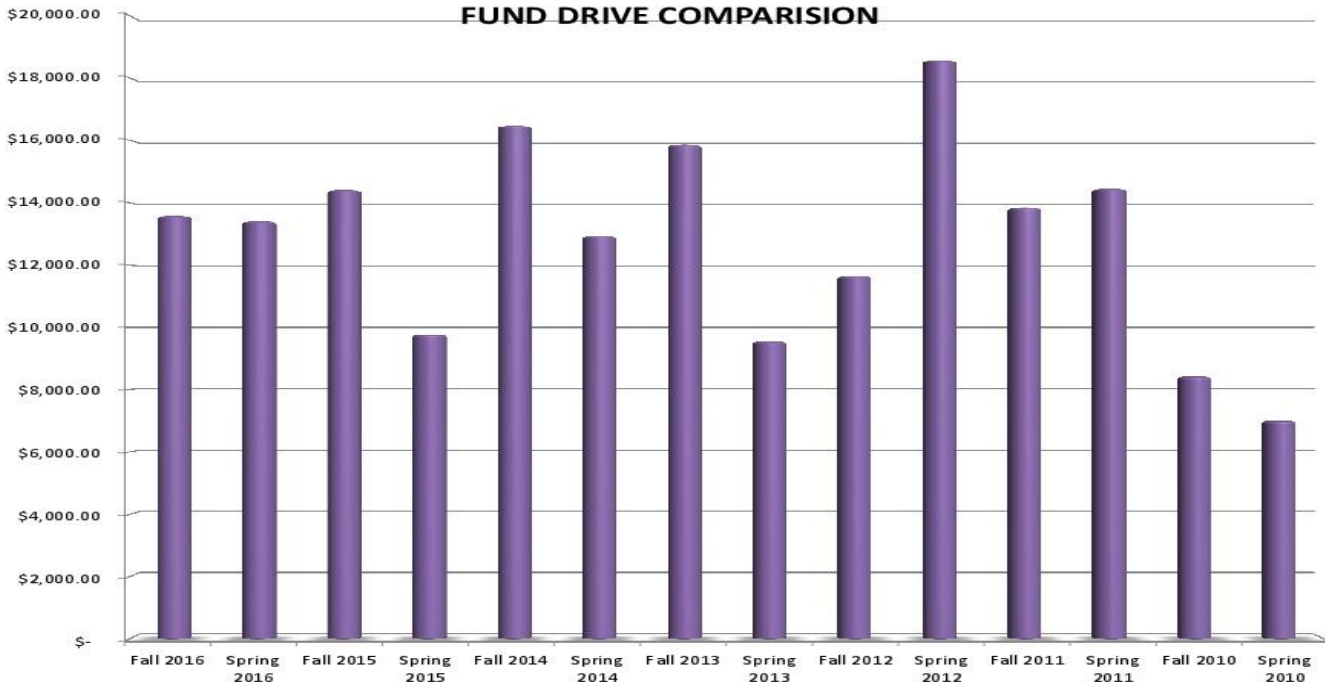

Funding Sources as of April 2017

KGLP Staff (*volunteers in italics*)

Trey Chavez	Production / UNMG Student Assistant	<i>Daniel Berg</i>	Roadhouse Revue
Anna Bond	Bookkeeper	<i>Prof. Dana Chandler</i>	Blues Nation
<i>Strider Brown</i>	Deer Tracks and Have a Nice Day Comedy Hour	<i>Mad Monk</i>	Rooted inna Reggae Style
Keith Desautels, Roman Garcia	Engineering	<i>Lester Kien</i>	KindBeat and JazzKind
<i>Tom Funk</i>	Green Chili Revival & Medicine Show / <i>Music Director</i>	Rachel Kaub	Station Manager
Ray Z & Osa	McKinley County Metal Depot	<i>Sam Pemberton</i>	Web Master
<i>Yolanda Travers</i>	Don't Worry, Be Happy Show	<i>Kealey Collison & Rick Tilley</i>	Public Service Announcements
Tom Trowbridge & Calvin Gleason	News and Weather	Ivah Benally	Production

[Pledge/Donation form on Page 4 ==>](#)